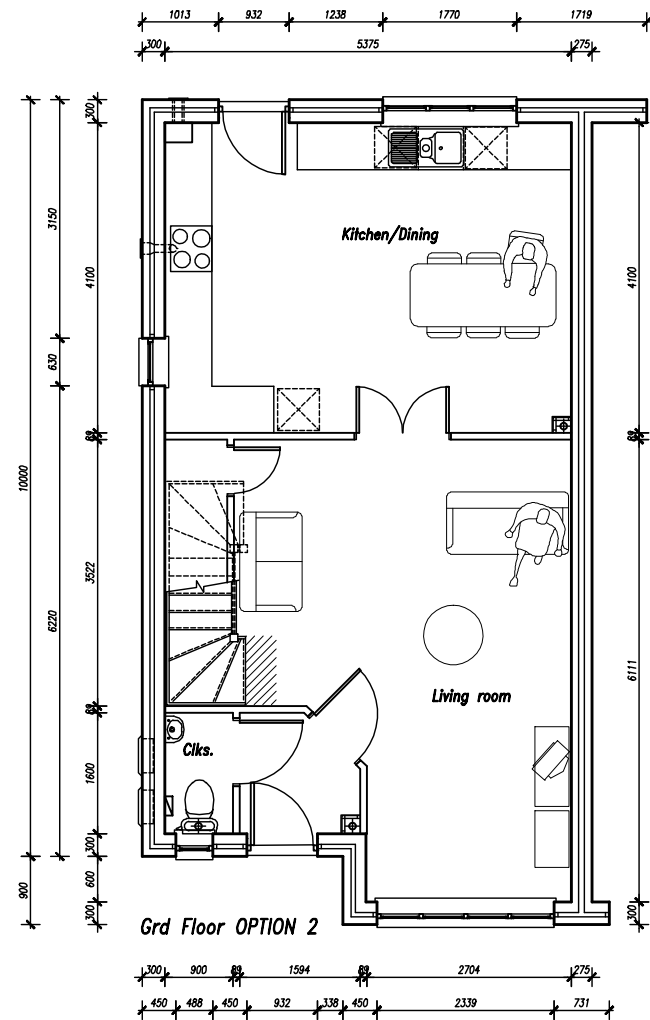

FRONT ELEVATION

SIDE ELEVATION

REAR ELEVATION

| | | |
|--------|-------------------------------|--------------|
| CLIENT | ARTHUR WAIT LTD | |
| TITLE | PROPOSED PLANS AND ELEVATIONS | |
| SCALE | 1:100 | DATE 31/1/08 |
| NUMBER | 01.08.100 | REV |