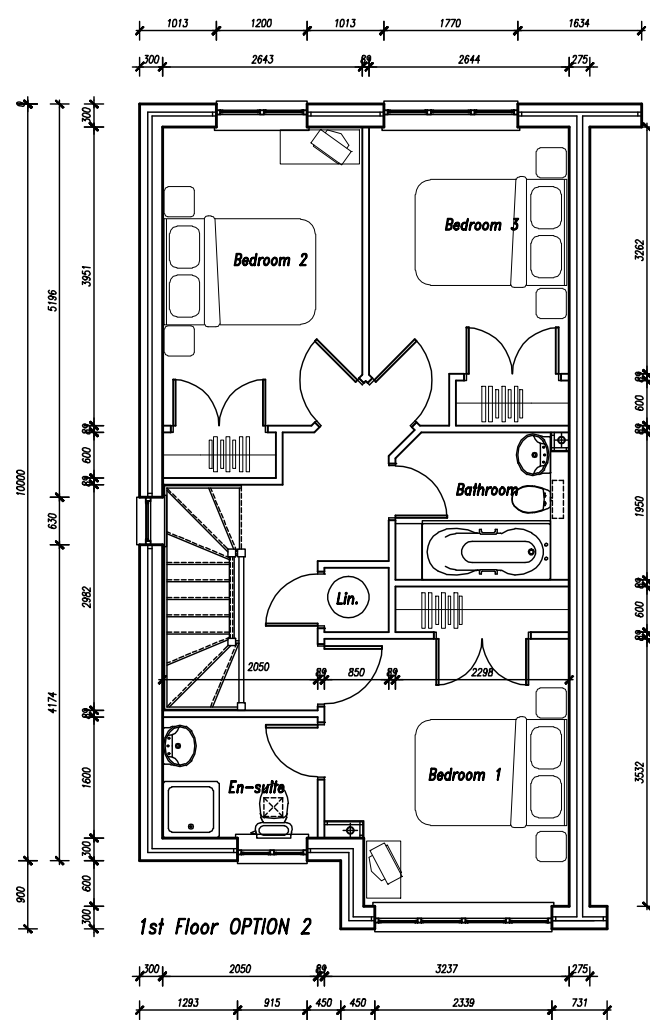

FRONT ELEVATION

SIDE ELEVATION

REAR ELEVATION

| | | |
|--------|-------------------------------|--------------|
| CLIENT | ARTHUR WAIT LTD | |
| TITLE | PROPOSED PLANS AND ELEVATIONS | |
| SCALE | 1:100 | DATE 31/1/08 |
| NUMBER | 01.08.100 | REV |