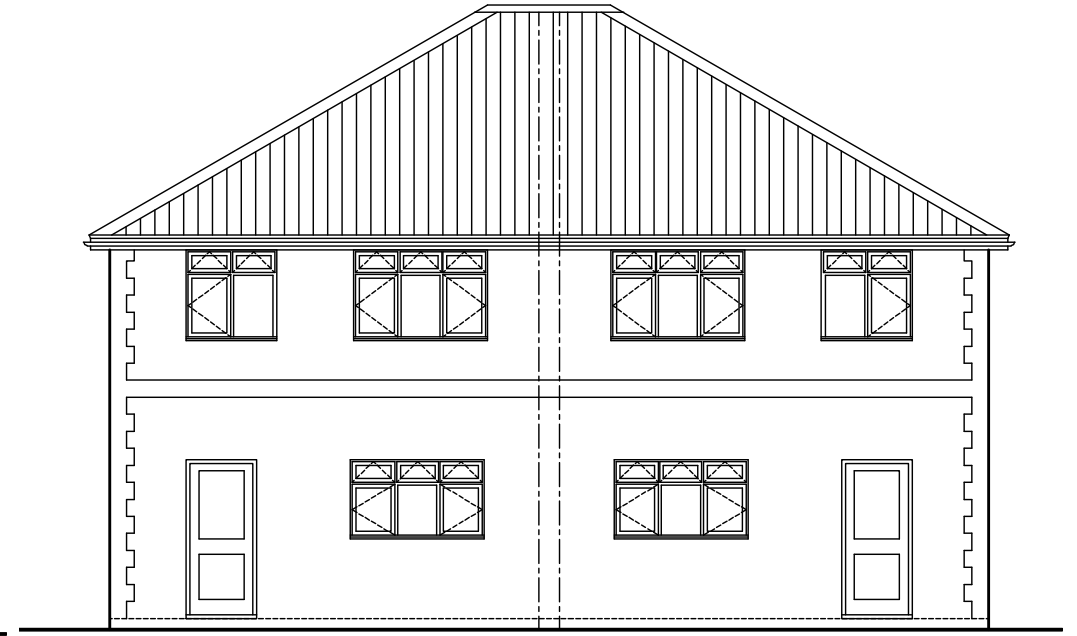

FRONT ELEVATION

SIDE ELEVATION

REAR ELEVATION

| | | |
|--------|-------------------------------|--------------|
| CLIENT | ARTHUR WAIT LTD | |
| TITLE | PROPOSED PLANS AND ELEVATIONS | |
| SCALE | 1:100 | DATE 31/1/08 |
| NUMBER | 01.08.100 | REV |