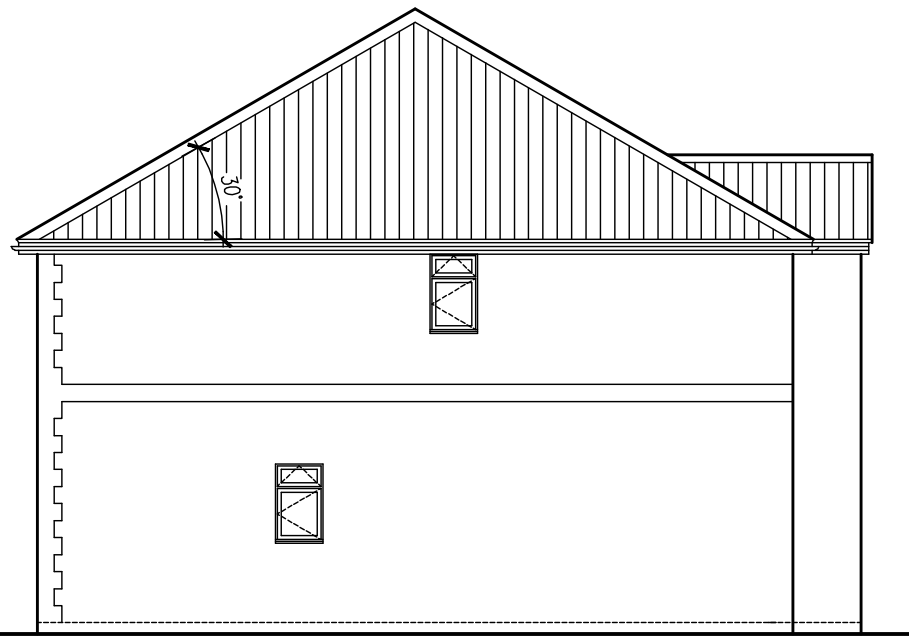

FRONT ELEVATION

SIDE ELEVATION

REAR ELEVATION

| | | |
|--------|-------------------------------|--------------|
| CLIENT | ARTHUR WAIT LTD | |
| TITLE | PROPOSED PLANS AND ELEVATIONS | |
| SCALE | 1:100 | DATE 31/1/08 |
| NUMBER | 01.08.100 | REV |